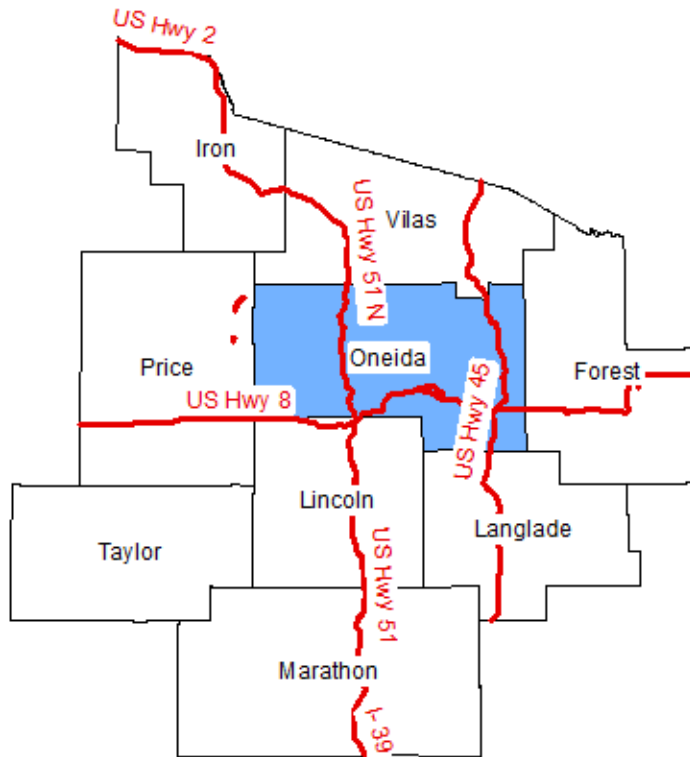

Commuting Patterns for Oneida County, Wisconsin

People who work in Oneida Co., WI, live in:

Residence	Estimated # of Workers
Oneida Co., WI	14,176
Vilas Co., WI	2,099
Lincoln Co., WI	648
Forest Co., WI	320
Langlade Co., WI	222
Marathon Co., WI	148
Price Co., WI	81
Iron Co., WI	65
Portage Co., WI	48
Gogebic Co., MI	34
Elsewhere	296

People who live in Oneida Co., WI, work in:

Workplace	Estimated # of Workers
Oneida Co., WI	14,176
Vilas Co., WI	1,349
Lincoln Co., WI	791
Marathon Co., WI	205
Forest Co., WI	188
Langlade Co., WI	144
Dane Co., WI	95
Price Co., WI	84
Wood Co., WI	44
Winnebago Co., WI	41
Elsewhere	434

U.S. Dept. of Commerce, Census Bureau, American Community Survey 2006-2010, County Flow files

Travel Time to Work (in Minutes)

	< 10	10 to 14	15 to 19	20 to 24	25 to 29	30 to 34	35 to 44	45 to 59	60+	Average
Oneida Co. Estimate	25.3%	23.1%	16.7%	12.1%	4.0%	6.6%	3.4%	4.5%	4.2%	19.2
Wisconsin Estimate	18.8%	17.5%	16.4%	14.8%	6.4%	10.6%	5.4%	5.3%	4.6%	21.5

U.S. Dept. of Commerce, Census Bureau, American Community Survey 2007-2011, Table S0801

- Federal roads
- State border
- County borders
- Oneida County highlighted

Original data from ACS 2006-2010 County flow files; mapping by WI DWD Office of Economic Advisors